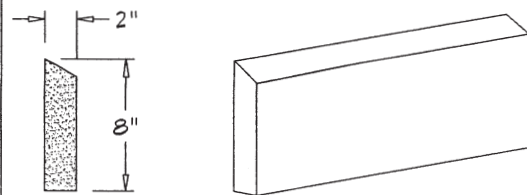

ALL COMPONENT LENGTHS 24" UNLESS NOTED.

DATE: 12-12-95

SCALE: 1"=1'-0"

NAPA STONE

LIBRARY OF
BASIC COMPONENTS

BASEBOARD

C2.1

BB-1100 (@ 36")

BB-1300

BB-1400CN

BB-1401CN

BB-1402CN

BB-1500

BB-1601

BB-1600

BB-1700

ALL COMPONENT LENGTHS 24" UNLESS NOTED.

DATE: 4-8-97

SCALE: 1"=1'-0"

NAPA STONE

LIBRARY OF
BASIC COMPONENTS

BASEBOARD

C2.2

BB-1800