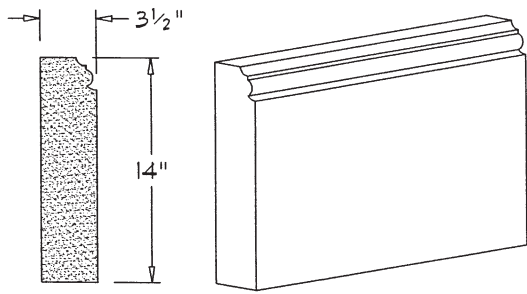

ALL COMPONENT LENGTHS 24" UNLESS NOTED.

DATE: 4-8-97

SCALE: 1"=1'-0"

NAPA STONE

LIBRARY OF
BASIC COMPONENTS

BASEBOARD

C2.2

BB-1800