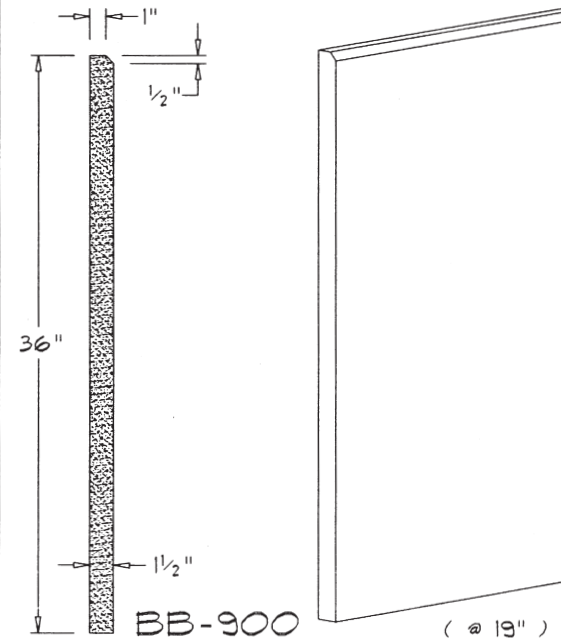

BB-58 (@ 30")

ALL COMPONENT LENGTHS 24" UNLESS NOTED.

DATE: 12-12-95

SCALE: 1"=1'-0"

NAPA STONE

LIBRARY OF BASIC COMPONENTS

BASEBOARD

C2

ALL COMPONENT LENGTHS 24" UNLESS NOTED.

DATE: 12-12-95

SCALE: 1"=1'-0"

NAPA STONE

LIBRARY OF
BASIC COMPONENTS

BASEBOARD

C2.1

BB-1100 (@ 36")