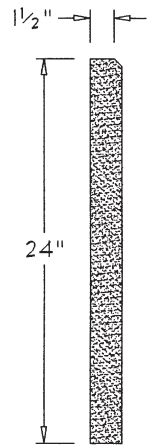

BB-58 (@ 30")

ALL COMPONENT LENGTHS 24" UNLESS NOTED.

DATE: 12-12-95

SCALE: 1"=1'-0"

NAPA STONE

LIBRARY OF BASIC COMPONENTS

BASEBOARD

C2