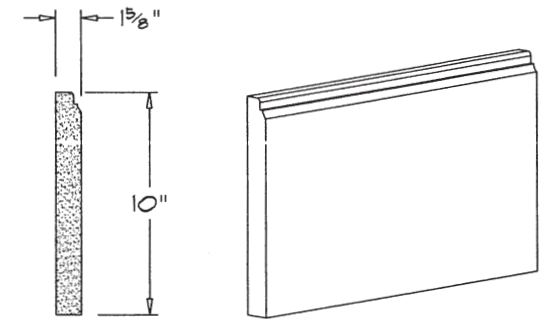

BB-1300

BB-1400CN

BB-1401CN

BB-1402CN

BB-1500

BB-1601

BB-1600

BB-1700

ALL COMPONENT LENGTHS 24" UNLESS NOTED.

DATE: 4-8-97

SCALE: 1"=1'-0"

NAPA STONE

LIBRARY OF
BASIC COMPONENTS

BASEBOARD

C2.2

BB-1800