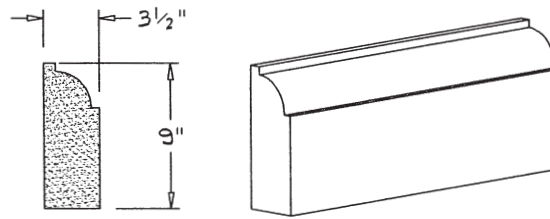

BB-58 (@ 30")

ALL COMPONENT LENGTHS 24" UNLESS NOTED.

DATE: 12-12-95

SCALE: 1"=1'-0"

NAPA STONE

LIBRARY OF BASIC COMPONENTS

BASEBOARD

C2

ALL COMPONENT LENGTHS 24" UNLESS NOTED.

DATE: 12-12-95

SCALE: 1"=1'-0"

NAPA STONE

LIBRARY OF
BASIC COMPONENTS

BASEBOARD

C2.1

BB-1100 (@ 36")