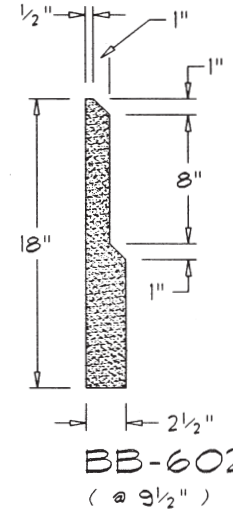

BB-58 (@ 30")

ALL COMPONENT LENGTHS 24" UNLESS NOTED.

DATE: 12-12-95

SCALE: 1"=1'-0"

NAPA STONE

LIBRARY OF BASIC COMPONENTS

BASEBOARD

C2

ALL COMPONENT LENGTHS 24" UNLESS NOTED.

DATE: 12-12-95

SCALE: 1"=1'-0"

NAPA STONE

LIBRARY OF
BASIC COMPONENTS

BASEBOARD

C2.1

BB-1100 (@ 36")