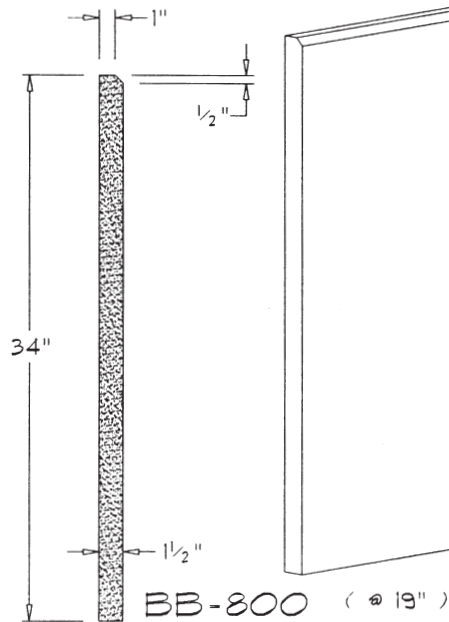

BB-58 (@ 30")

ALL COMPONENT LENGTHS 24" UNLESS NOTED.

DATE: 12-12-95

SCALE: 1"=1'-0"

NAPA STONE

LIBRARY OF BASIC COMPONENTS

BASEBOARD

C2

ALL COMPONENT LENGTHS 24" UNLESS NOTED.

DATE: 12-12-95

SCALE: 1"=1'-0"

NAPA STONE

LIBRARY OF
BASIC COMPONENTS

BASEBOARD

C2.1

BB-1100 (@ 36")