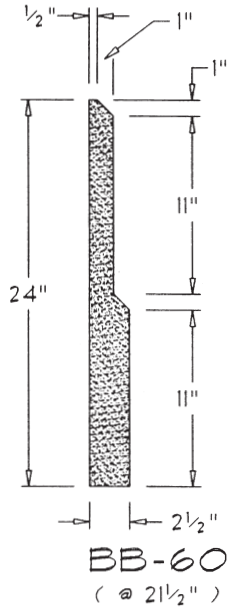

BB-58 (@ 30")

ALL COMPONENT LENGTHS 24" UNLESS NOTED.

DATE: 12-12-95

SCALE: 1"=1'-0"

NAPA STONE

LIBRARY OF BASIC COMPONENTS

BASEBOARD

C2

ALL COMPONENT LENGTHS 24" UNLESS NOTED.

DATE: 12-12-95

SCALE: 1"=1'-0"

NAPA STONE

LIBRARY OF
BASIC COMPONENTS

BASEBOARD

C2.1

BB-1100 (@ 36")