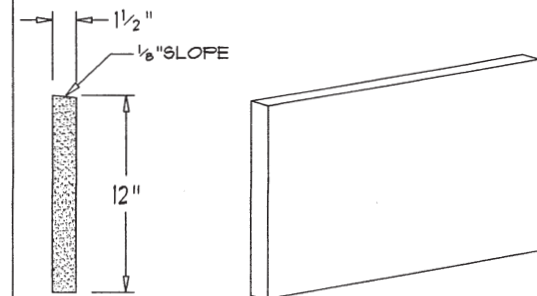

BB-1300

BB-1400CN

BB-1401CN

BB-1402CN

BB-1500

BB-1601

BB-1600

BB-1700

ALL COMPONENT LENGTHS 24" UNLESS NOTED.

DATE: 4-8-97

SCALE: 1"=1'-0"

NAPA STONE

LIBRARY OF
BASIC COMPONENTS

BASEBOARD

C2.2

BB-1800