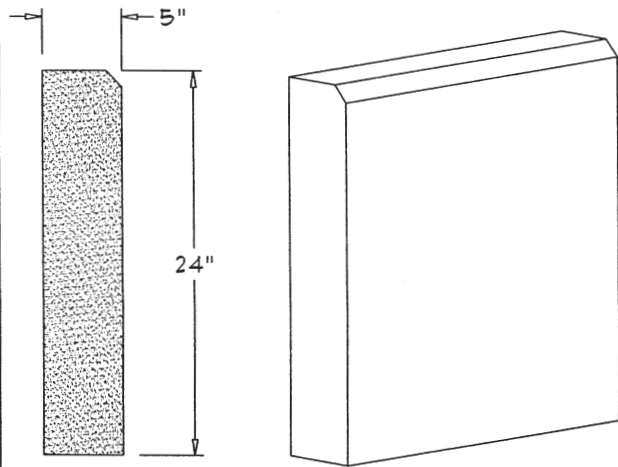

BB-58 (@ 30")

ALL COMPONENT LENGTHS 24" UNLESS NOTED.

DATE: 12-12-95

SCALE: 1"=1'-0"

NAPA STONE

LIBRARY OF BASIC COMPONENTS

BASEBOARD

C2

ALL COMPONENT LENGTHS 24" UNLESS NOTED.

DATE: 12-12-95

SCALE: 1"=1'-0"

NAPA STONE

LIBRARY OF
BASIC COMPONENTS

BASEBOARD

C2.1

BB-1100 (@ 36")