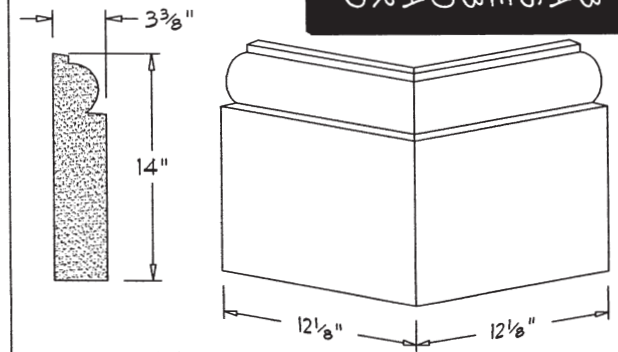

BB-1400CN

ALL COMPONENT LENGTHS 24" UNLESS NOTED.

DATE: 4-8-97

SCALE: 1"=1'-0"

NAPA STONE

LIBRARY OF
BASIC COMPONENTS

BASEBOARD

C2.2