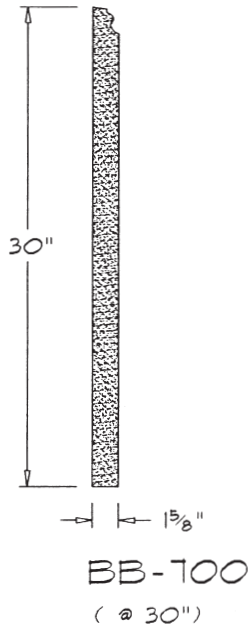

BB-58 (@ 30")

ALL COMPONENT LENGTHS 24" UNLESS NOTED.

DATE: 12-12-95

SCALE: 1"=1'-0"

NAPA STONE

LIBRARY OF BASIC COMPONENTS

BASEBOARD

C2

ALL COMPONENT LENGTHS 24" UNLESS NOTED.

DATE: 12-12-95

SCALE: 1"=1'-0"

NAPA STONE

LIBRARY OF
BASIC COMPONENTS

BASEBOARD

C2.1

BB-1100 (@ 36")