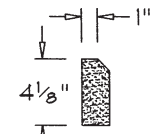

BB-50

BB-51

BB-53

BB-52

BB-54

BB-55

BB-56

BB-57

BB-58 (@ 30")

ALL COMPONENT LENGTHS 24" UNLESS NOTED.

DATE: 12-12-95

SCALE: 1"=1'-0"

NAPA STONE

LIBRARY OF BASIC COMPONENTS

BASEBOARD

C2

ALL COMPONENT LENGTHS 24" UNLESS NOTED.

DATE: 12-12-95

SCALE: 1"=1'-0"

NAPA STONE

LIBRARY OF
BASIC COMPONENTS

BASEBOARD

C2.1

BB-1100 (@ 36")