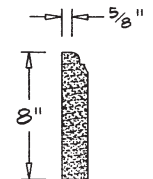

BB-50

BB-51

BB-53

BB-52

BB-54

BB-55

BB-56

BB-57

BB-58 (@ 30")

ALL COMPONENT LENGTHS 24" UNLESS NOTED.

DATE: 12-12-95

SCALE: 1"=1'-0"

NAPA STONE

LIBRARY OF BASIC COMPONENTS

BASEBOARD

C2

ALL COMPONENT LENGTHS 24" UNLESS NOTED.

DATE: 12-12-95

SCALE: 1"=1'-0"

NAPA STONE

LIBRARY OF
BASIC COMPONENTS

BASEBOARD

C2.1

BB-1100 (@ 36")