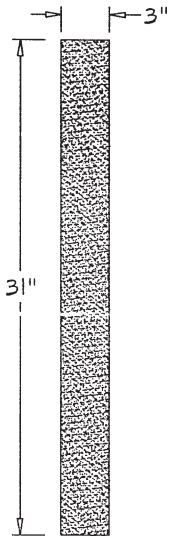

BB-52

ALL COMPONENT LENGTHS 24" UNLESS NOTED.

DATE: 12-12-95

SCALE: 1"=1'-0"

NAPA STONE

LIBRARY OF BASIC COMPONENTS

BASEBOARD

C2