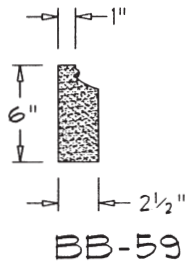

BB-58 (@ 30")

ALL COMPONENT LENGTHS 24" UNLESS NOTED.

DATE: 12-12-95

SCALE: 1"=1'-0"

NAPA STONE

LIBRARY OF BASIC COMPONENTS

BASEBOARD

C2

ALL COMPONENT LENGTHS 24" UNLESS NOTED.

DATE: 12-12-95

SCALE: 1"=1'-0"

NAPA STONE

LIBRARY OF
BASIC COMPONENTS

BASEBOARD

C2.1

BB-1100 (@ 36")