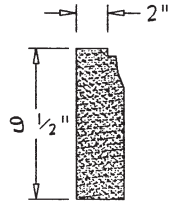

BB-50

BB-51

BB-53

BB-52

BB-54

BB-55

BB-56

BB-57

BB-58 (@ 30")

ALL COMPONENT LENGTHS 24" UNLESS NOTED.

DATE: 12-12-95

SCALE: 1"=1'-0"

NAPA STONE

LIBRARY OF BASIC COMPONENTS

BASEBOARD

C2