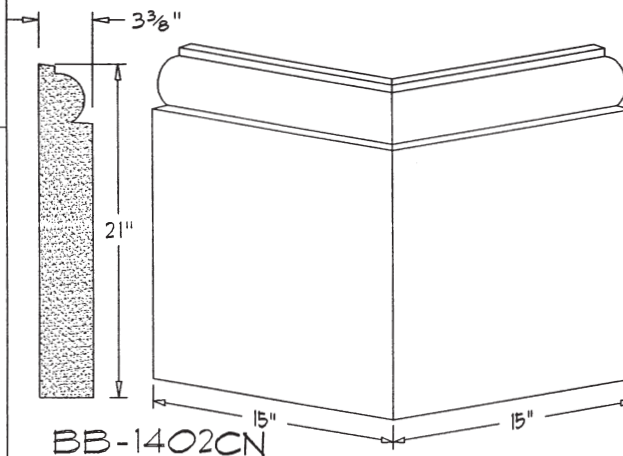

BB-1300

BB-1402CN