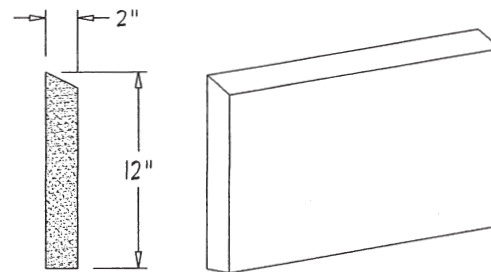

ALL COMPONENT LENGTHS 24" UNLESS NOTED.

DATE: 12-12-95

SCALE: 1"=1'-0"

NAPA STONE

LIBRARY OF
BASIC COMPONENTS

BASEBOARD

C2.1

BB-1100 (@ 36")

BB-1300

BB-1400CN

BB-1401CN

BB-1402CN

BB-1500

BB-1601

BB-1600

BB-1700

ALL COMPONENT LENGTHS 24" UNLESS NOTED.

DATE: 4-8-97

SCALE: 1"=1'-0"

NAPA STONE

LIBRARY OF
BASIC COMPONENTS

BASEBOARD

C2.2

BB-1800