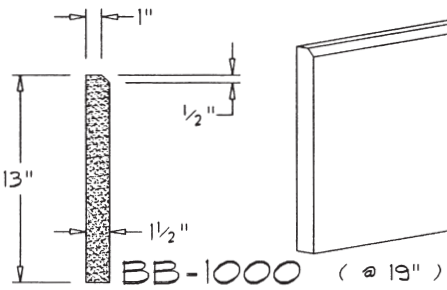

BB-58 (@ 30")

ALL COMPONENT LENGTHS 24" UNLESS NOTED.

DATE: 12-12-95

SCALE: 1"=1'-0"

NAPA STONE

LIBRARY OF BASIC COMPONENTS

BASEBOARD

C2

ALL COMPONENT LENGTHS 24" UNLESS NOTED.

DATE: 12-12-95

SCALE: 1"=1'-0"

NAPA STONE

LIBRARY OF
BASIC COMPONENTS

BASEBOARD

C2.1

BB-1100 (@ 36")