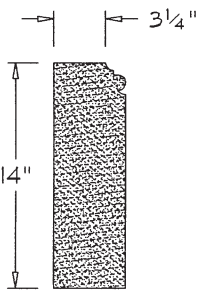

ALL COMPONENT LENGTHS 24" UNLESS NOTED.

DATE: 12-12-95

SCALE: 1"=1'-0"

NAPA STONE

LIBRARY OF BASIC COMPONENTS

BASEBOARD

C2