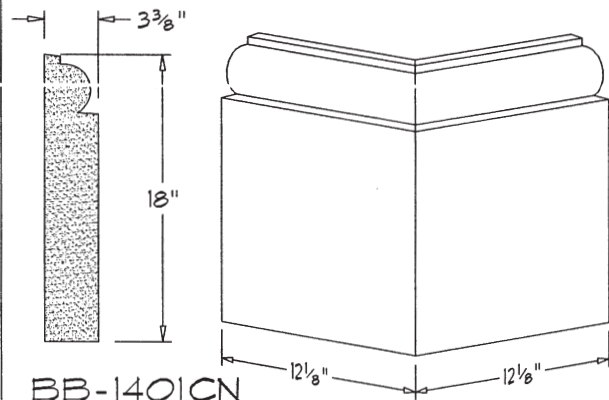

BB-1401CN

ALL COMPONENT LENGTHS 24" UNLESS NOTED.

DATE: 4-8-97

SCALE: 1"=1'-0"

NAPA STONE

LIBRARY OF
BASIC COMPONENTS

BASEBOARD

C2.2